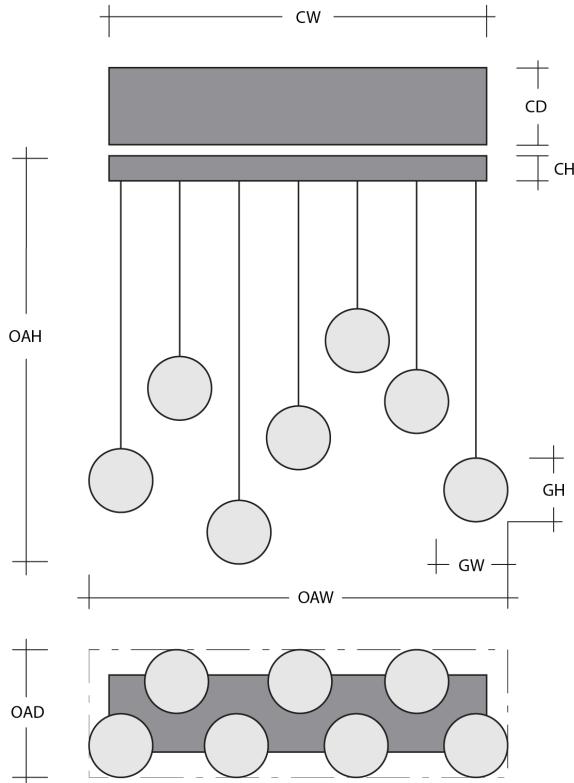

Cosmos Linear 7pc Multi-Pendant

The Cosmos Linear Pendant Chandelier features all three Nebula hand blown crystal glass shade styles in a standard configuration under a single canopy. Order with either an LED-illuminated cast crystal glass diffuser in a choice of three styles, or with an E26 base that takes one 40W bulb.

General Notes:

- Visit studio.hammerton.com to read our complete warranty.
- All dimensions are in inches unless otherwise noted. Dimensions may vary up to 7/8".

Revision date: 2025-02-03

[Scan for Product & Install Info](#)

Cosmos Linear 7pc Multi-Pendant

Product Dimensions *Dimensions may vary up to 7/8"*

Overall Height	OAH	19.1 – 137.1 in
Overall Width	OAW	50.2 in
Overall Depth	OAD	16.2 in
Canopy Height	CH	1.7 in
Canopy Width	CW	42.4 in
Canopy Depth	CD	8.4 in

Glass Dimensions

Large Qty		3
Medium Qty		2
Small Qty		2
Large Glass Height	GH	9.8 in
Large Glass Width	GW	9.7 in
Medium Glass Height	GH	11.1 in
Medium Glass Width	GW	8 in
Small Glass Height	GH	7.4 in
Small Glass Width	GW	10 in