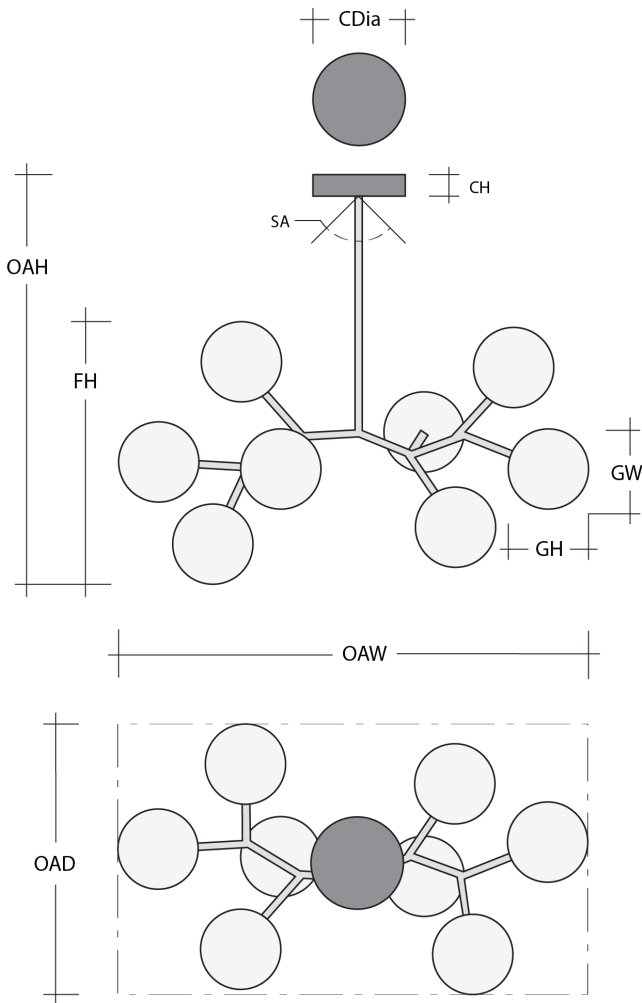

Gem Modern Branch - 8pc

This modern chandelier seamlessly fuses several design elements into one bold look. An intriguing juxtaposition of organic and geometric design, this versatile branch-style fixture offers a playful yet sophisticated look that suits a wide range of interior styles.

- All Hammerton Studio fixtures are handcrafted by artisans. Subtle imperfections reflect the mark of the maker and should be expected.
- This product may incorporate both steel and aluminum material. Transparent finishes may vary between steel and aluminum components.
- Products incorporating artisan blown and cast glass may create dramatic patterns of light and shadow on surrounding surfaces. While this is often desirable, shadowing can be minimized by adding recessed ceiling light to the installation area.

General Notes:

- Visit studio.hammerton.com to read our complete warranty.
- All dimensions are in inches unless otherwise noted. Dimensions may vary up to 7/8".

Revision date: 2025-04-03

Gem Modern Branch - 8pc

Product Dimensions *Dimensions may vary up to 7/8"*

| | | |
|-----------------|------|---|
| Overall Height | OAH | 26 – 83 in |
| Overall Width | OAW | 39.5 in |
| Overall Depth | OAD | 29.7 in |
| Canopy Height | CH | 1.9 in |
| Canopy Diameter | CDia | 7.5 in |
| Fixture Height | FH | 23.6 in |
| Notes | | Dimensions can vary depending on installation |