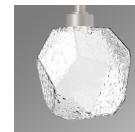

Gem Modern Branch - 8pc

This modern chandelier seamlessly fuses several design elements into one bold look. An intriguing juxtaposition of organic and geometric design, this versatile branch-style fixture offers a playful yet sophisticated look that suits a wide range of interior styles.

Finishes

Beige Silver
(BS)

Flat Bronze
(FB)

Gilded Brass
(GB)

Matte Black
(MB)

Burnished
Bronze (BB)

Classic
Silver (CS)

Graphite
(GP)

Novel Brass
(NB)

Glass Options

Amber (A)

Bronze (B)

Clear (C)

Smoke (S)

[Scan for Product & Install Info](#)

Product Notes - PLEASE READ:

General Notes:

- Visit studio.hammerton.com to read our complete warranty.
- All dimensions are in inches unless otherwise noted. Dimensions may vary up to 7/8".

Revision date: 2025-04-03

Gem Modern Branch - 8pc