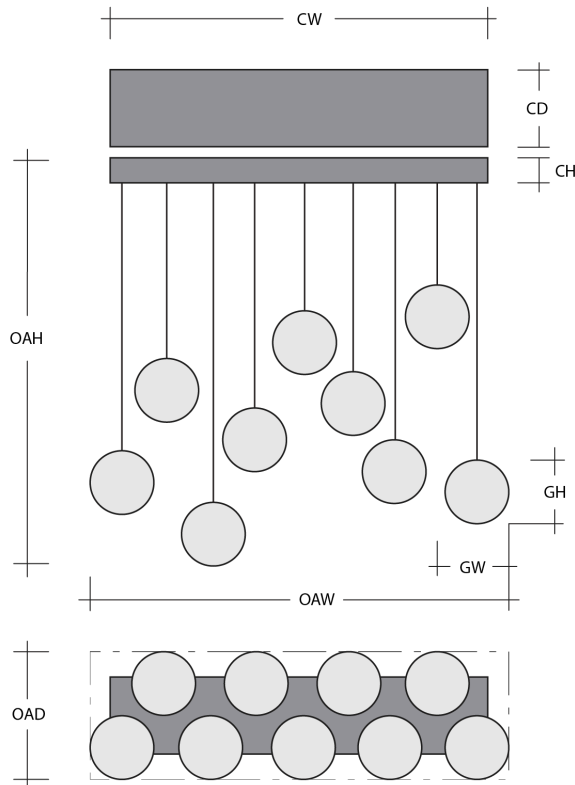

### General Notes:

- Visit [studio.hammerton.com](http://studio.hammerton.com) to read our complete warranty.
- All dimensions are in inches unless otherwise noted. Dimensions may vary up to 7/8".

Revision date: 2025-02-17

### Product Dimensions *Dimensions may vary up to 7/8"*

Overall Height	OAH	11 – 129 in
Overall Width	OAW	68.1 in
Overall Depth	OAD	14.2 in
Canopy Height	CH	1.7 in
Canopy Width	CW	62.5 in
Canopy Depth	CD	8.4 in