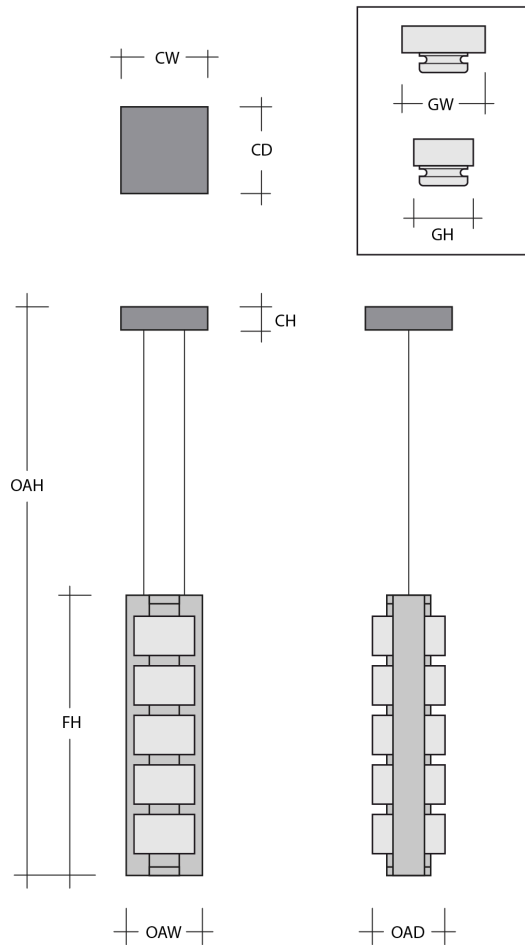

### General Notes:

- Visit [studio.hammerton.com](http://studio.hammerton.com) to read our complete warranty.
- All dimensions are in inches unless otherwise noted. Dimensions may vary up to 7/8".

Revision date: 2025-06-13

### Product Dimensions *Dimensions may vary up to 7/8"*

Overall Height	OAH	21.7 – 120 in
Overall Width	OAW	7.3 in
Overall Depth	OAD	4.6 – 7.3 in
Canopy Height	CH	1.5 in
Canopy Width	CW	5.5 in
Canopy Depth	CD	5.5 in
Fixture Height	FH	19.9 in

### Glass Dimensions

Glass Qty		10
Glass Height	GH	2.5 – 4.7 in
Glass Width	GW	2.5 – 4 in