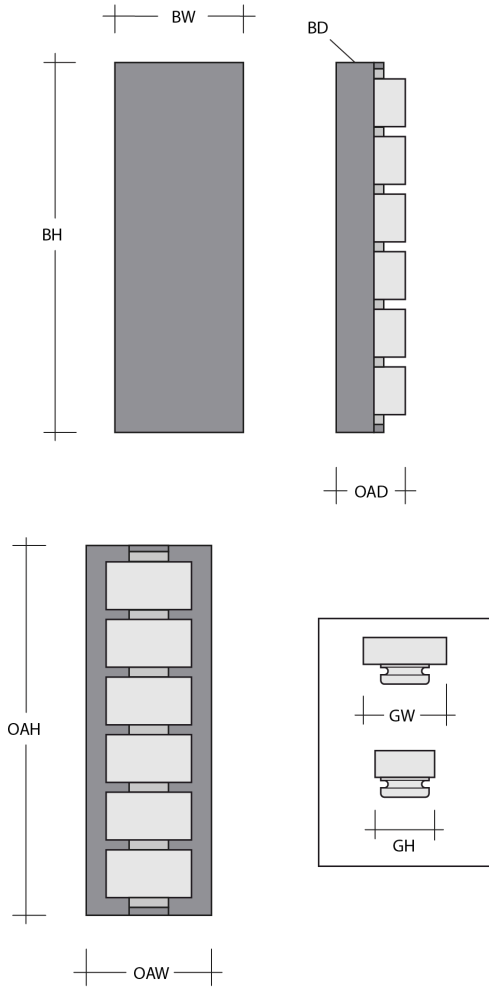

Matching Panel (000)

Light Oak (W01)

Dark Oak (W02)

Product Notes - PLEASE READ:

- All Hammerton Studio fixtures are handcrafted by artisans. Subtle imperfections reflect the mark of the maker and should be expected.
- This product may incorporate both steel and aluminum material. Transparent finishes may vary between steel and aluminum components.
- Products incorporating artisan blown and cast glass may create dramatic patterns of light and shadow on surrounding surfaces. While this is often desirable, shadowing can be minimized by adding recessed ceiling light to the installation area.

General Notes:

- Visit studio.hammerton.com to read our complete warranty.
- All dimensions are in inches unless otherwise noted. Dimensions may vary up to 7/8".

Revision date: 2025-06-13

[Scan for Product & Install Info](#)

Tessera Sconce - Large

Product Dimensions *Dimensions may vary up to 7/8"*

Overall Height	OAH	38 in
Overall Width	OAW	5.1 in
Overall Depth	OAD	3.2 – 4.4 in
Backplate Height	BH	38 in
Backplate Width	BW	5.1 in
Backplate Depth	BD	2.5 in
Notes		Fixture and Glass dimensions will vary based on glass option selection

Glass Dimensions

Glass Qty		11
Glass Height	GH	2.5 – 4.7 in
Glass Width	GW	2.5 – 4 in

Electrical

Bulb/Lamping Type	AC-LED
Wattage	72 watts
Voltage	120 volts
Total Source Lumens	7200 lumens
Dimming Type	TRIAC/ELV
Correlated Color Temp: CCT	3000K
Color Rendering Index: CRI	93+
Certification	ETL