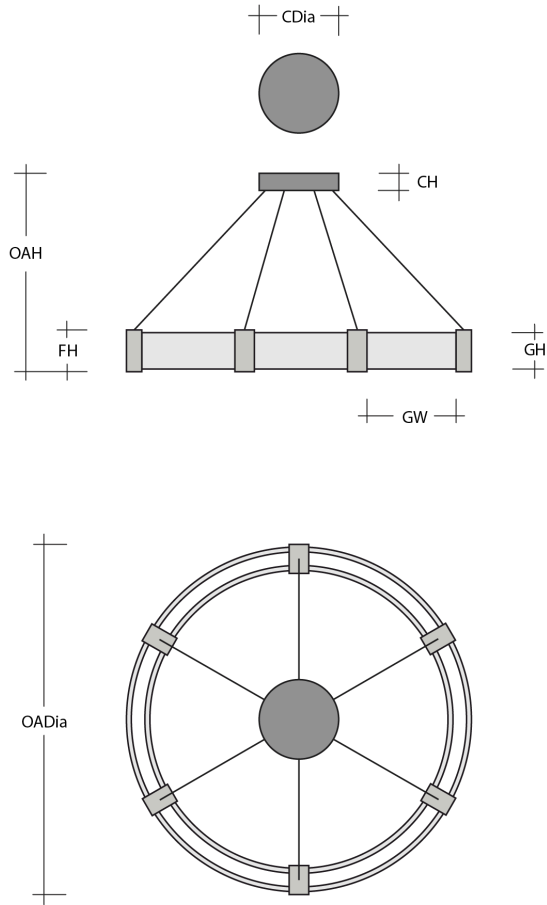

Parallel Ring - 48-Inch

The Parallel Ring Chandelier features floating LED-illuminated panels of glittering kiln fused & hand textured glass, each skillfully crafted by Hammerton artisans. A versatile design that provides both ambient and task lighting, this unique handcrafted glass chandelier suits a wide range of interiors.

Scan for Product &
[Install Info](#)

General Notes:

- Visit studio.hammerton.com to read our complete warranty.
- All dimensions are in inches unless otherwise noted. Dimensions may vary up to 7/8".

Revision date: 2025-05-20

Parallel Ring - 48-Inch

Product Dimensions *Dimensions may vary up to 7/8"*

Overall Height	OAH	28.8 – 125.6 in
Overall Diameter	OADia	48 in
Canopy Height	CH	2.2 in
Canopy Diameter	CDia	10.5 in
Fixture Height	FH	4.8 in

Glass Dimensions

Large Outer Glass Qty		6
Large Inner Glass Qty		6
Large Outer Glass Height	GH	4.5 in
Large Outer Glass Width	GW	21.8 in
Large Inner Glass Height	GH	4.5 in
Large Inner Glass Width	GW	20.8 in