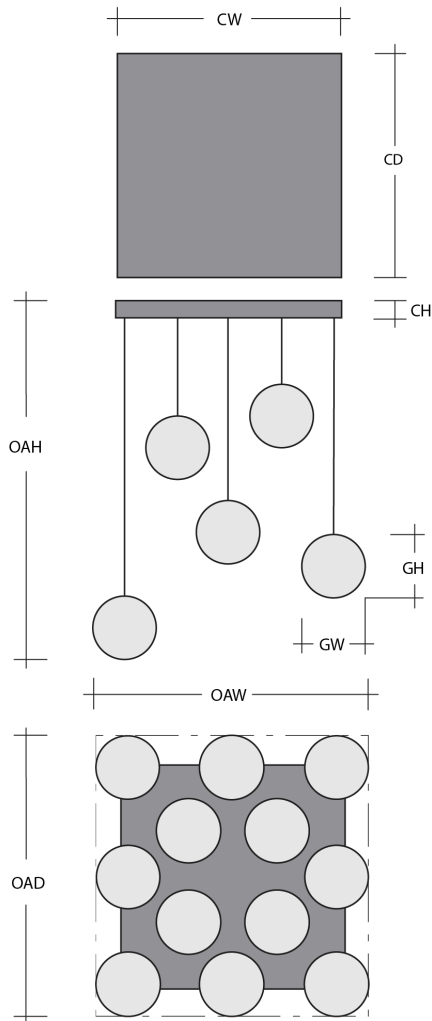

Clear (OC)

Smoke (OS)

Product Notes - PLEASE READ:

- All Hammerton Studio fixtures are handcrafted by artisans. Subtle imperfections reflect the mark of the maker and should be expected.
- This product may incorporate both steel and aluminum material. Transparent finishes may vary between steel and aluminum components.
- Products incorporating artisan blown and cast glass may create dramatic patterns of light and shadow on surrounding surfaces. While this is often desirable, shadowing can be minimized by adding recessed ceiling light to the installation area.

General Notes:

- Visit studio.hammerton.com to read our complete warranty.
- All dimensions are in inches unless otherwise noted. Dimensions may vary up to 7/8".

Revision date: 2025-01-27

[Scan for Product & Install Info](#)

Coppa Square 12pc Multi-Pendant

Product Dimensions *Dimensions may vary up to 7/8"*

Overall Height	OAH	11 – 129 in
Overall Width	OAW	35.7 in
Overall Depth	OAD	35.7 in
Canopy Height	CH	1.7 in
Canopy Width	CW	30 in
Canopy Depth	CD	30 in

Glass Dimensions

Small Qty		12
Small Glass Height	GH	5.2 in
Small Glass Width	GW	8 in

Electrical

Bulb/Lamping Qty		12
Bulb/Lamping Type		Bulb
Bulbs Included		Not Included
Wattage		40 watts
Voltage		120 volts
Dimming Type		TRIAC
Certification		UL