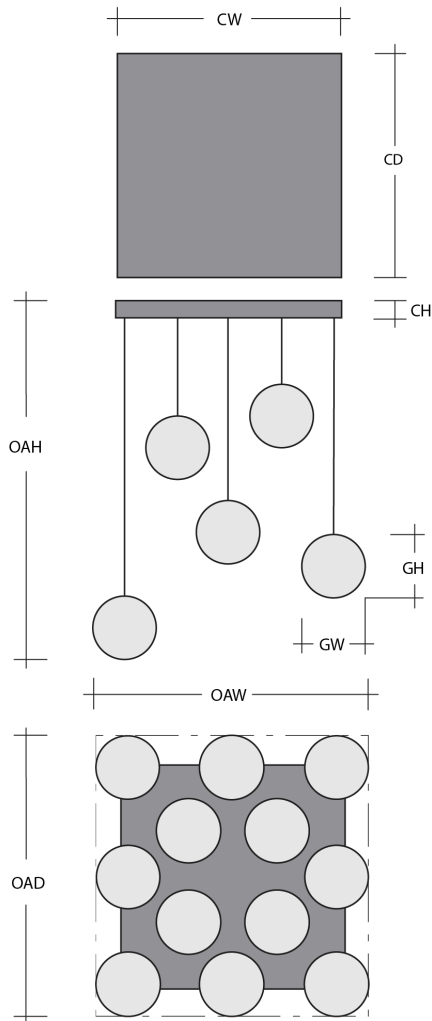

Clear (OC)

Smoke (OS)

Product Notes - PLEASE READ:

- All Hammerton Studio fixtures are handcrafted by artisans. Subtle imperfections reflect the mark of the maker and should be expected.
- This product may incorporate both steel and aluminum material. Transparent finishes may vary between steel and aluminum components.
- Products incorporating artisan blown and cast glass may create dramatic patterns of light and shadow on surrounding surfaces. While this is often desirable, shadowing can be minimized by adding recessed ceiling light to the installation area.

General Notes:

- Visit studio.hammerton.com to read our complete warranty.
- All dimensions are in inches unless otherwise noted. Dimensions may vary up to 7/8".

Revision date: 2025-01-27

[Scan for Product & Install Info](#)

Ellisse Square 12pc Multi-Pendant

Product Dimensions *Dimensions may vary up to 7/8"*

Overall Height	OAH	16.4 – 134.4 in
Overall Width	OAW	34.2 in
Overall Depth	OAD	34.2 in
Canopy Height	CH	1.7 in
Canopy Width	CW	30 in
Canopy Depth	CD	30 in

Glass Dimensions

Medium Qty		12
Medium Glass Height	GH	10.6 in
Medium Glass Width	GW	6.5 in

Electrical

Bulb/Lamping Qty		12
Bulb/Lamping Type		Bulb
Bulbs Included		Not Included
Wattage		40 watts
Voltage		120 volts
Dimming Type		TRIAC
Certification		UL