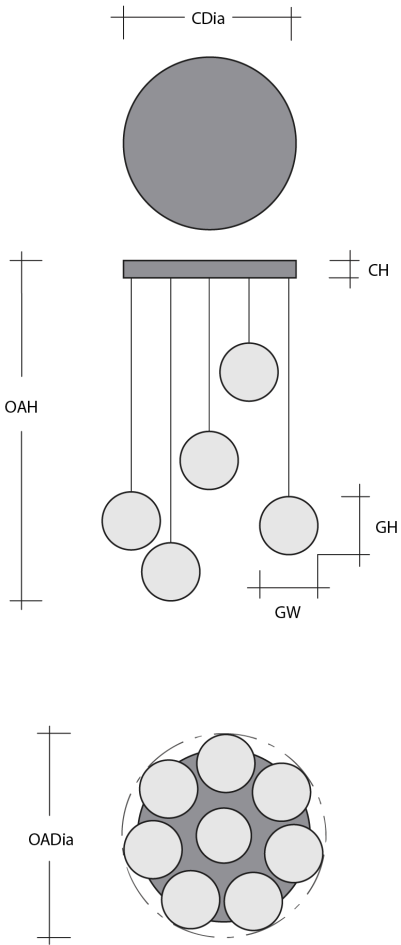

Ellisse Round 8pc Multi-Pendant

The Ellisse Round Multi-pendant Chandelier features 3, 5, 8 or 11 Ellisse pendants suspended from a round canopy. Expertly crafted by Hammerton artisans, Ellisse optic blown glass shades create a magical dance of light and color, particularly when paired with clear or vintage bulbs.

Clear (OC)

Smoke (OS)

Product Notes - PLEASE READ:

- All Hammerton fixtures are handcrafted by artisans. Subtle imperfections reflect the mark of the maker and should be expected.
- This product may incorporate both steel and aluminum material. Transparent finishes may vary between steel and aluminum components.
- Products incorporating artisan blown and cast glass may create dramatic patterns of light and shadow on surrounding surfaces. While this is often desirable, shadowing can be minimized by adding recessed ceiling light to the installation area.

General Notes:

- Visit studio.hammerton.com to read our complete warranty.
- All dimensions are in inches unless otherwise noted. Dimensions may vary up to 7/8".

Revision date: 2026-01-12

Scan for Product &
[Install Info](#)

Ellisse Round 8pc Multi-Pendant

Product Dimensions *Dimensions may vary up to 7/8"*

Overall Height	OAH	16.4 – 134.4 in
Overall Diameter	OADia	28.1 in
Canopy Height	CH	1.7 in
Canopy Diameter	CDia	24 in

Glass Dimensions