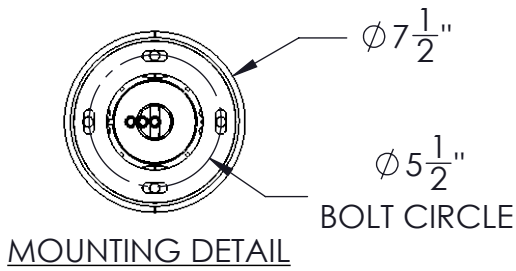

Approved By:

Product #: CH2249-L

Date: 11/13/2023

Mounting Style: FLAT	Electrical Type: INCANDESCENT
Approximate lbs.: 220-250	Bulb Qty: 20 Wattage: 60
Finish: SEE TRAVELER	Voltage: 120
Top Diffuser: OPEN	Socket Type: E12
Bottom Diffuser: SAME AS LENS	UL Location: DRY

Mounting Detail

CAUTION
 MOUNTS DIRECTLY TO BUILDING STRUCTURE.

All fixtures created by Hammerton are handcrafted by artisans—dimensions may vary.

© Copyright 2023. All rights in design, detail or invention of this drawing are reserved as the property of Hammerton. Any imitation or adaptation without written consent is strictly prohibited.