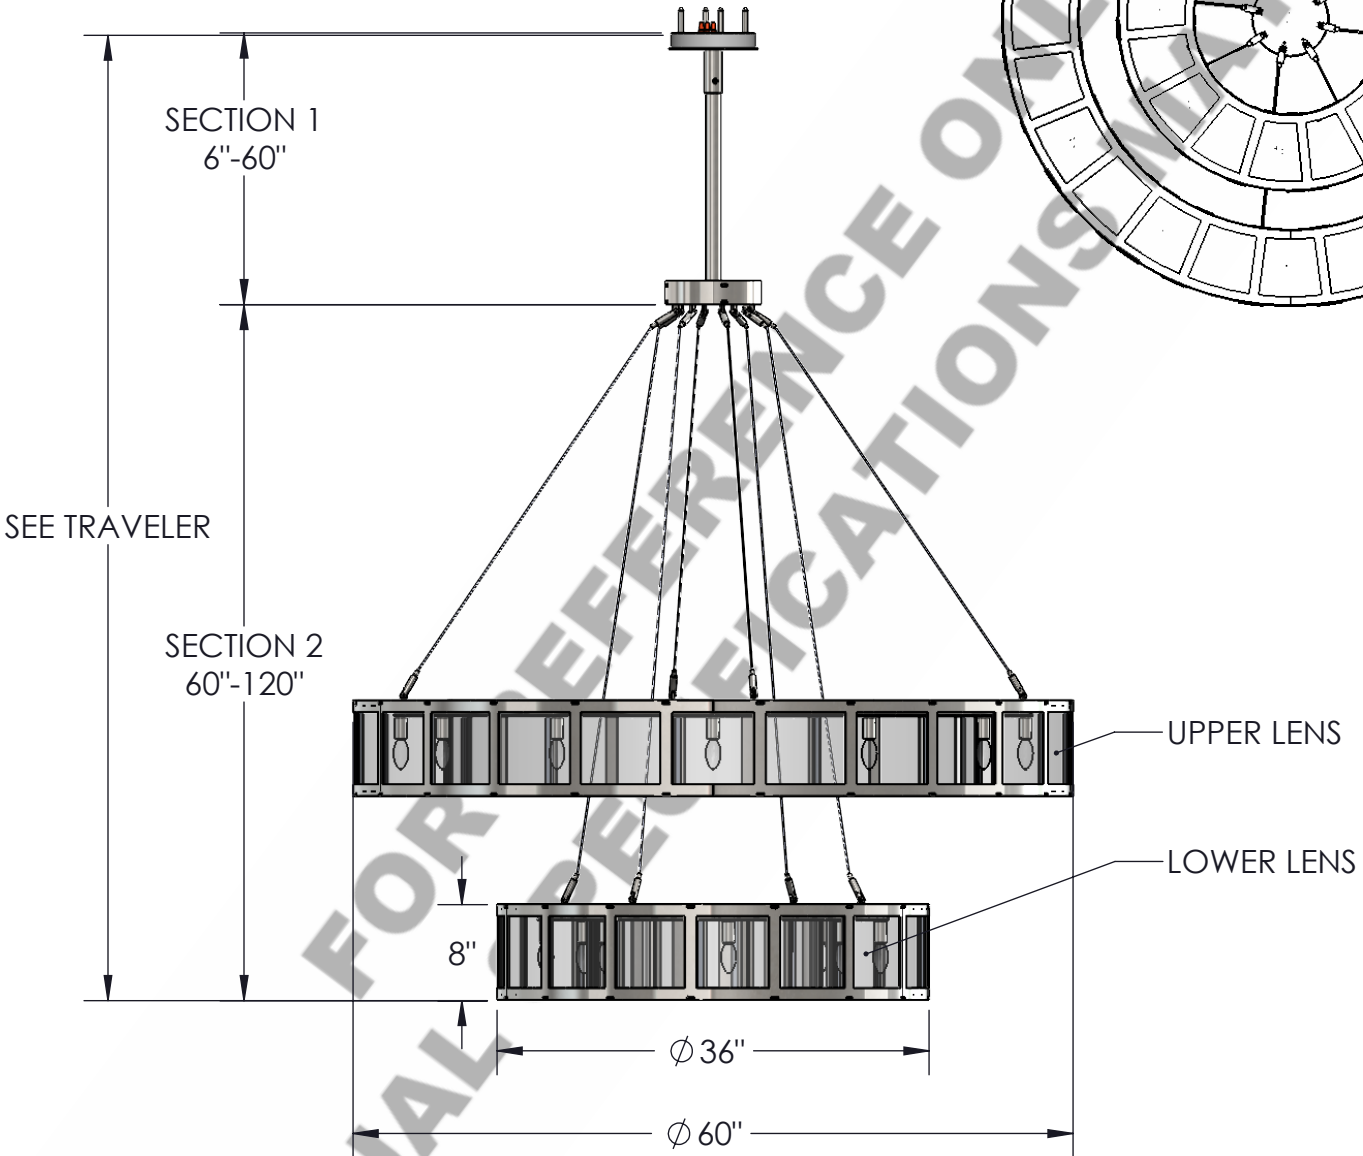

Approved By:

Product #: CH2249-L

Date: 11/13/2023

Mounting Style: FLAT	Electrical Type: INCANDESCENT
Approximate lbs.: 220-250	Bulb Qty: 20 Wattage: 60
Finish: SEE TRAVELER	Voltage: 120
Top Diffuser: OPEN	Socket Type: E12
Bottom Diffuser: SAME AS LENS	UL Location: DRY

Mounting Detail

CAUTION
 MOUNTS DIRECTLY TO BUILDING STRUCTURE.

All fixtures created by Hammerton are handcrafted by artisans—dimensions may vary.

© Copyright 2023. All rights in design, detail or invention of this drawing are reserved as the property of Hammerton. Any imitation or adaptation without written consent is strictly prohibited.